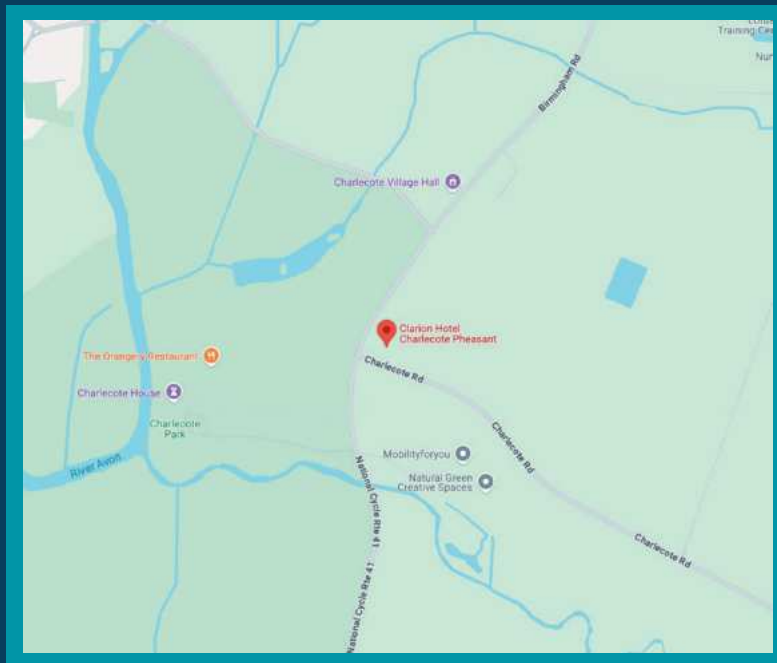

E: salescp@charlecotepheasanthotel.co.uk **T:** 01789 335 960

WHERE TO FIND US

Clarion Hotel Charlecote Pheasant, Charlecote Road
Stratford-upon-Avon, Charlecote, Warwick CV35 9EW

T: 01789 335 960

E: salescp@charlecotepheasanthotel.co.uk